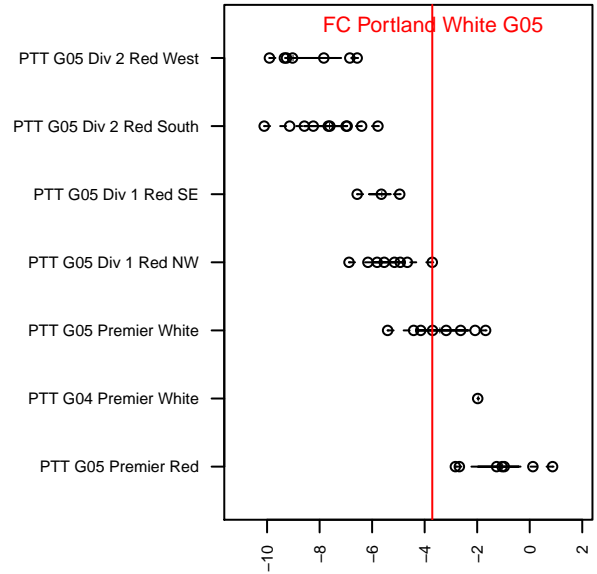

## FC Portland White G05

FC Portland  
 Portland, OR  
 G05 total strength=984  
 attack=2.37 defense=1.51  
 fall league = PTT G05 Div 1 Red NW

alt names used:  
 FC Portland 05G White  
 FC Portland 05G WHITE  
 FC Portland 05G WHITE  
 FC Portland 05G White  
 FC Portland 05G White

Venues played:  
 2017 Rainier Challenge Samba U13  
 2017 Beaverton Cup U13 Gold  
 2017 PTT G05 Division 1 Red NW  
 2017 OYS PTT Presidents Cup G05  
 2017 PacNW Winter Classic 2005 Premier 2

**FC Portland White G05**  
 Dots are actual minus expected GF (blue circles) and GA (red triangles).  
 Blue line is smoothed change in attack strength. Red is smoothed change in defense strength.

**attack and defense variance (black dot)  
relative to other teams  
and top 10 in region**

**attack and defense rating  
relative to others at age  
and all opponents in last 13 months**

**Performance relative to 13 month average**