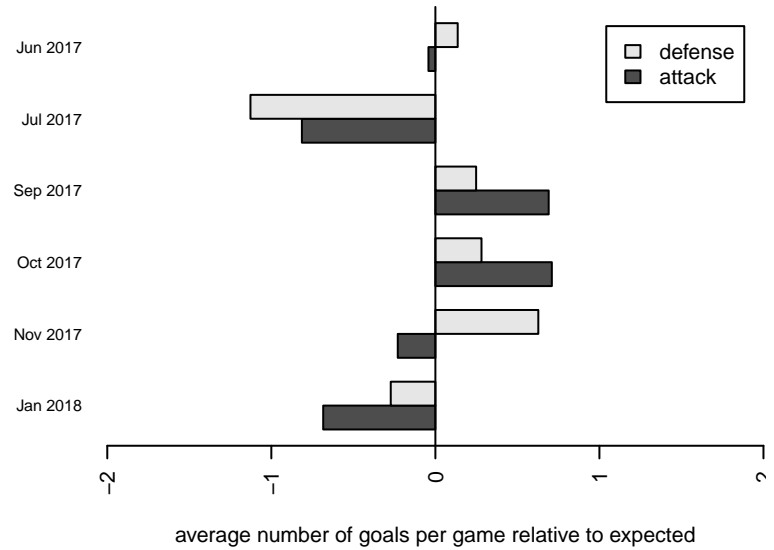

Performance relative to 13 month average