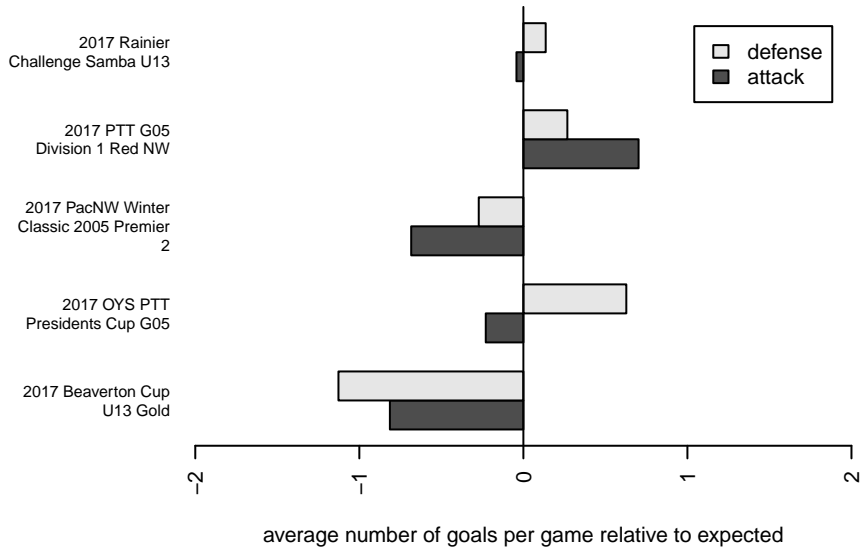

## FC Portland White G05

FC Portland  
 Portland, OR  
 G05 total strength=984  
 attack=2.37 defense=1.51  
 fall league = PTT G05 Div 1 Red NW

alt names used:  
 FC Portland 05G White  
 FC Portland 05G WHITE  
 FC Portland 05G WHITE  
 FC Portland 05G White  
 FC Portland 05G White

Venues played:  
 2017 Rainier Challenge Samba U13  
 2017 Beaverton Cup U13 Gold  
 2017 PTT G05 Division 1 Red NW  
 2017 OYS PTT Presidents Cup G05  
 2017 PacNW Winter Classic 2005 Premier 2

**FC Portland White G05**  
 Dots are actual minus expected GF (blue circles) and GA (red triangles).  
 Blue line is smoothed change in attack strength. Red is smoothed change in defense strength.

**attack and defense variance (black dot)  
relative to other teams  
and top 10 in region**

**attack and defense rating  
relative to others at age  
and all opponents in last 13 months**

**Performance relative to 13 month average**