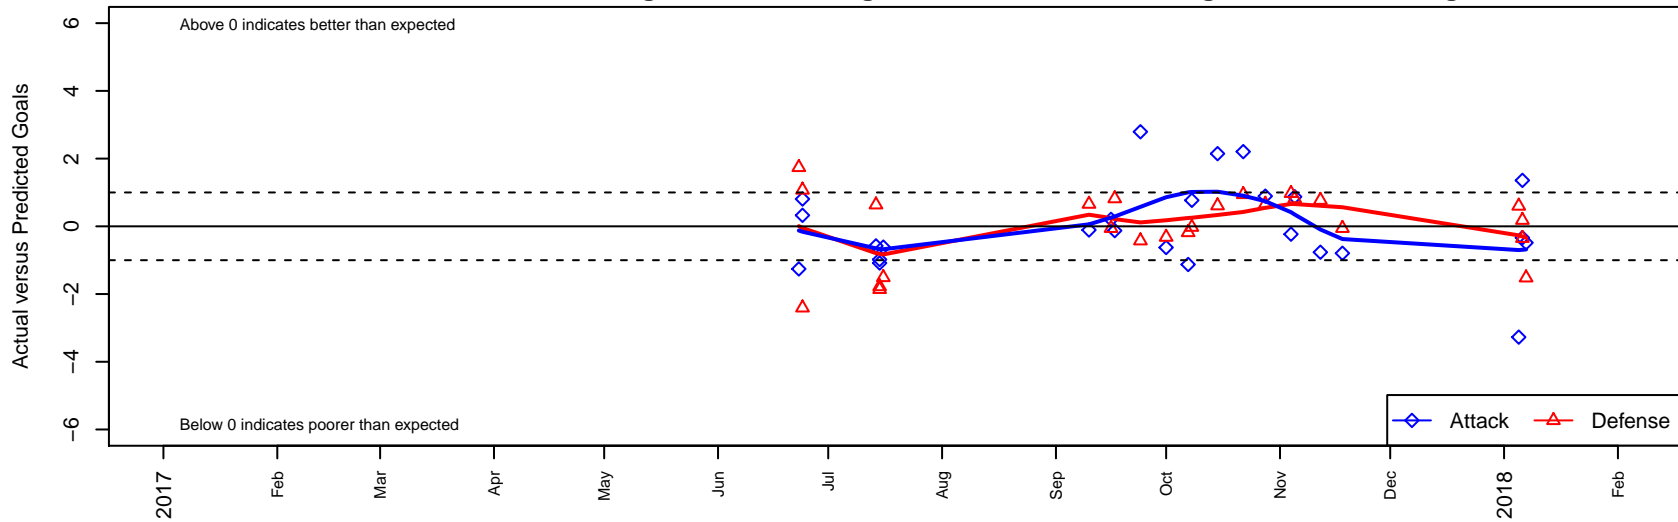

## FC Portland White G05

FC Portland  
 Portland, OR  
 G05 total strength=984  
 attack=2.37 defense=1.51  
 fall league = PTT G05 Div 1 Red NW

alt names used:  
 FC Portland 05G White  
 FC Portland 05G WHITE  
 FC Portland 05G WHITE  
 FC Portland 05G White  
 FC Portland 05G White

Venues played:  
 2017 Rainier Challenge Samba U13  
 2017 Beaverton Cup U13 Gold  
 2017 PTT G05 Division 1 Red NW  
 2017 OYS PTT Presidents Cup G05  
 2017 PacNW Winter Classic 2005 Premier 2

**FC Portland White G05**  
 Dots are actual minus expected GF (blue circles) and GA (red triangles).  
 Blue line is smoothed change in attack strength. Red is smoothed change in defense strength.

**attack and defense variance (black dot)  
relative to other teams  
and top 10 in region**

**attack and defense rating  
relative to others at age  
and all opponents in last 13 months**

**Performance relative to 13 month average**