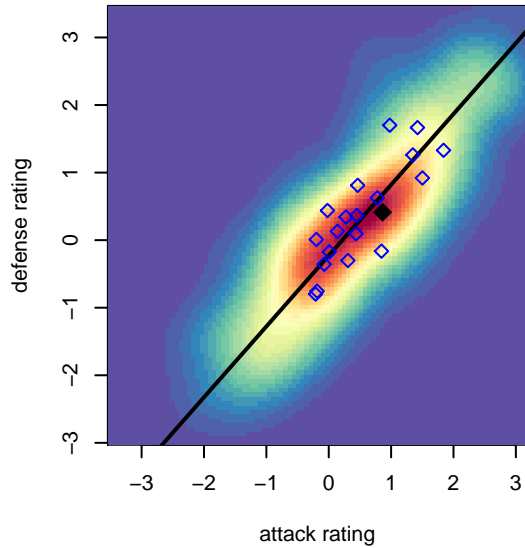

## FC Portland White G05

FC Portland  
 Portland, OR  
 G05 total strength=984  
 attack=2.37 defense=1.51  
 fall league = PTT G05 Div 1 Red NW

alt names used:  
 FC Portland 05G White  
 FC Portland 05G WHITE  
 FC Portland 05G WHITE  
 FC Portland 05G White  
 FC Portland 05G White

Venues played:  
 2017 Rainier Challenge Samba U13  
 2017 Beaverton Cup U13 Gold  
 2017 PTT G05 Division 1 Red NW  
 2017 OYS PTT Presidents Cup G05  
 2017 PacNW Winter Classic 2005 Premier 2

**FC Portland White G05**  
 Dots are actual minus expected GF (blue circles) and GA (red triangles).  
 Blue line is smoothed change in attack strength. Red is smoothed change in defense strength.

**attack and defense variance (black dot)  
relative to other teams  
and top 10 in region**

**attack and defense rating  
relative to others at age  
and all opponents in last 13 months**

**Performance relative to 13 month average**