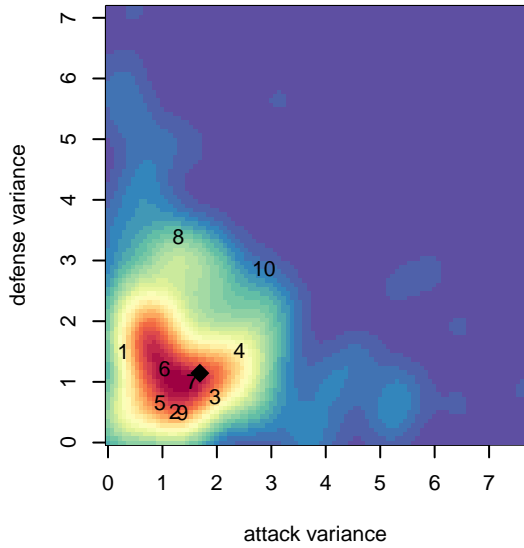

## FC Portland White G05

FC Portland  
 Portland, OR  
 G05 total strength=984  
 attack=2.37 defense=1.51  
 fall league = PTT G05 Div 1 Red NW

alt names used:  
 FC Portland 05G White  
 FC Portland 05G WHITE  
 FC Portland 05G WHITE  
 FC Portland 05G White  
 FC Portland 05G White

Venues played:  
 2017 Rainier Challenge Samba U13  
 2017 Beaverton Cup U13 Gold  
 2017 PTT G05 Division 1 Red NW  
 2017 OYS PTT Presidents Cup G05  
 2017 PacNW Winter Classic 2005 Premier 2

**FC Portland White G05**  
 Dots are actual minus expected GF (blue circles) and GA (red triangles).  
 Blue line is smoothed change in attack strength. Red is smoothed change in defense strength.

**attack and defense variance (black dot)  
relative to other teams  
and top 10 in region**

**attack and defense rating  
relative to others at age  
and all opponents in last 13 months**

**Performance relative to 13 month average**